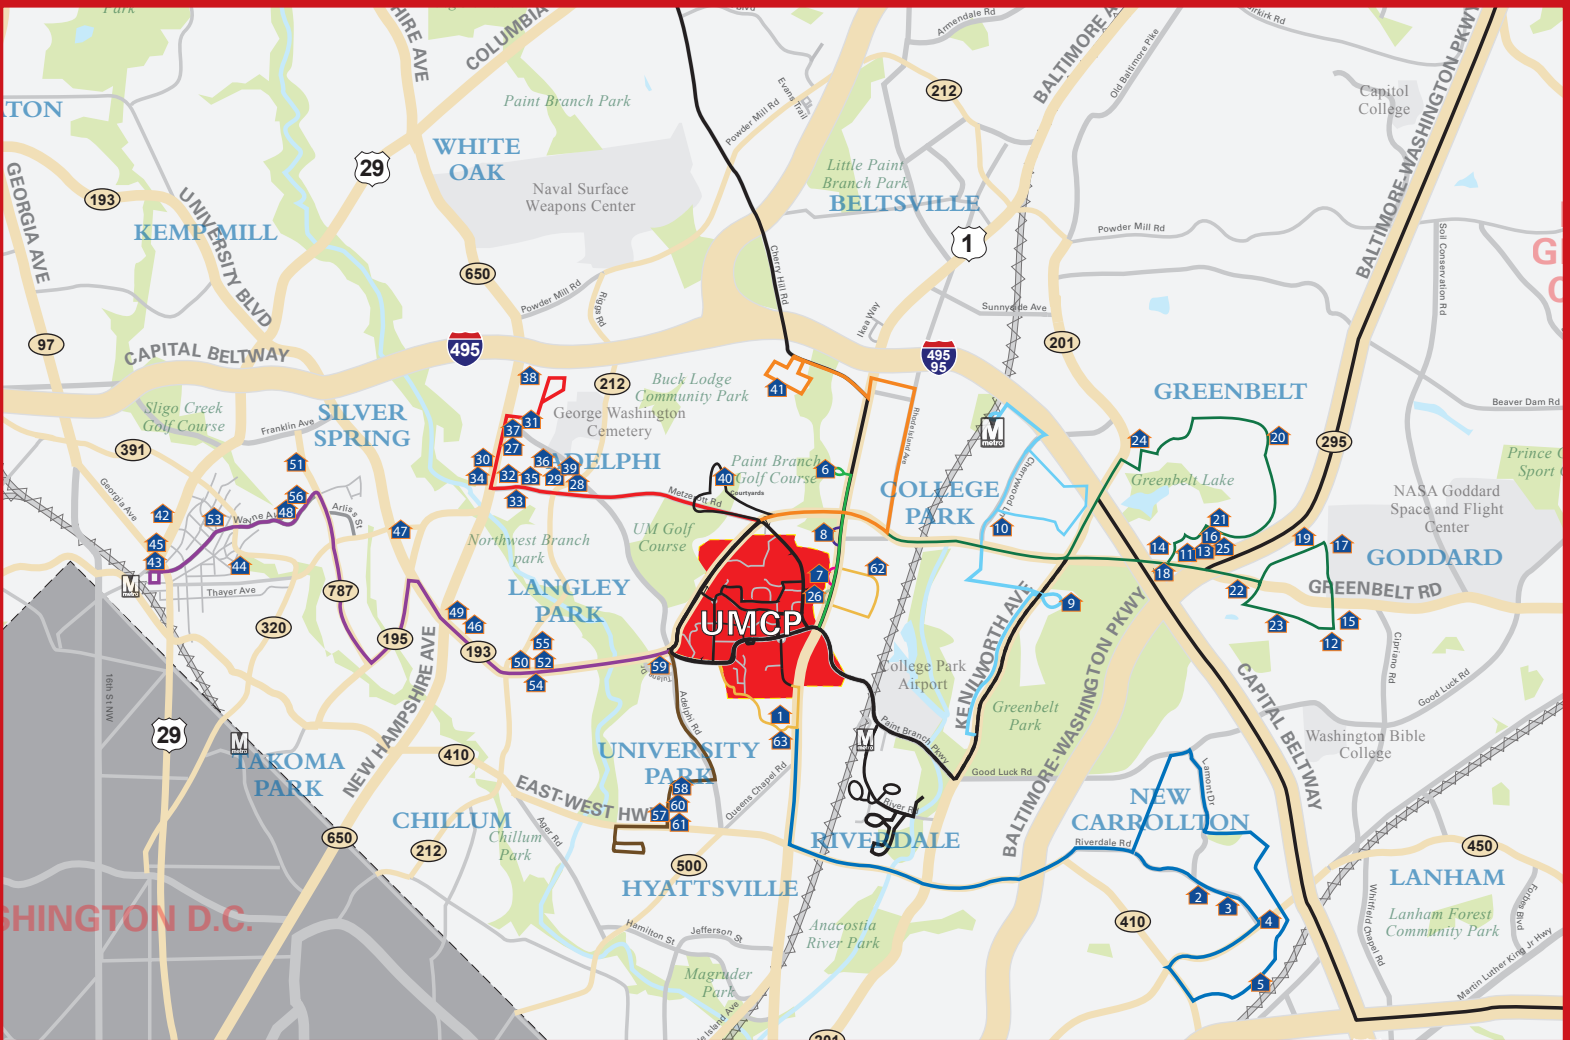

The Department of Transportation Services APARTMENT DIRECTORY AND MAP

Select housing locations near Shuttle-UM routes

Bus ROUTE Bus#
1 Apartment Stop#

KEY

NEW CARROLLTON #126

- 1 College Park Towers 4
- 2 Fountain Club Apartments 18
- 3 Heritage Square Apartments 20
- 4 Carrollton Manor Apartments 26
- 5 Lenox Court Apartments 25

MAZZA GRANDMARC #127

- 6 Mazza Grand Marc 6

UNIVERSITY VIEW #114

- 7 University View 2

THE ENCLAVE #128

- 8 The Enclave 5

FRANKLIN PARK AT GREENBELT STATION #129

- 9 Westchester Park 9, 34
- 10 Franklin Park 14-21, 23-30

THE VARSITY #132

- 26 The Varsity 2

ADELPHI #108

- 27 Avery Park Apartments 12
- 28 Daniel's Run 8
- 29 Edwards Way 8
- 30 Hampshire West 12
- 31 Hampton on the Park 11, 12
- 32 Heritage Park 10,11
- 33 Jefferson Square 10
- 34 Northwest Park 10
- 35 Presidential Park 10
- 36 Presidential Towers 10
- 37 Terraces of Adelphi 10
- 38 The Chateau 15
- 39 The Coronado 8
- 40 University Courtyards 4, 24

UNIVERSITY TOWN CENTER UTC #113

- 57 Belcrest Plaza 6
- 58 Evergreen Terrace 6
- 59 Graduate Hills 2
- 60 Plaza Towers 6
- 61 The Towers at UTC 7, 9

CIRCULATOR #125

- 62 University Club 15
- 63 Graduate Gardens 22